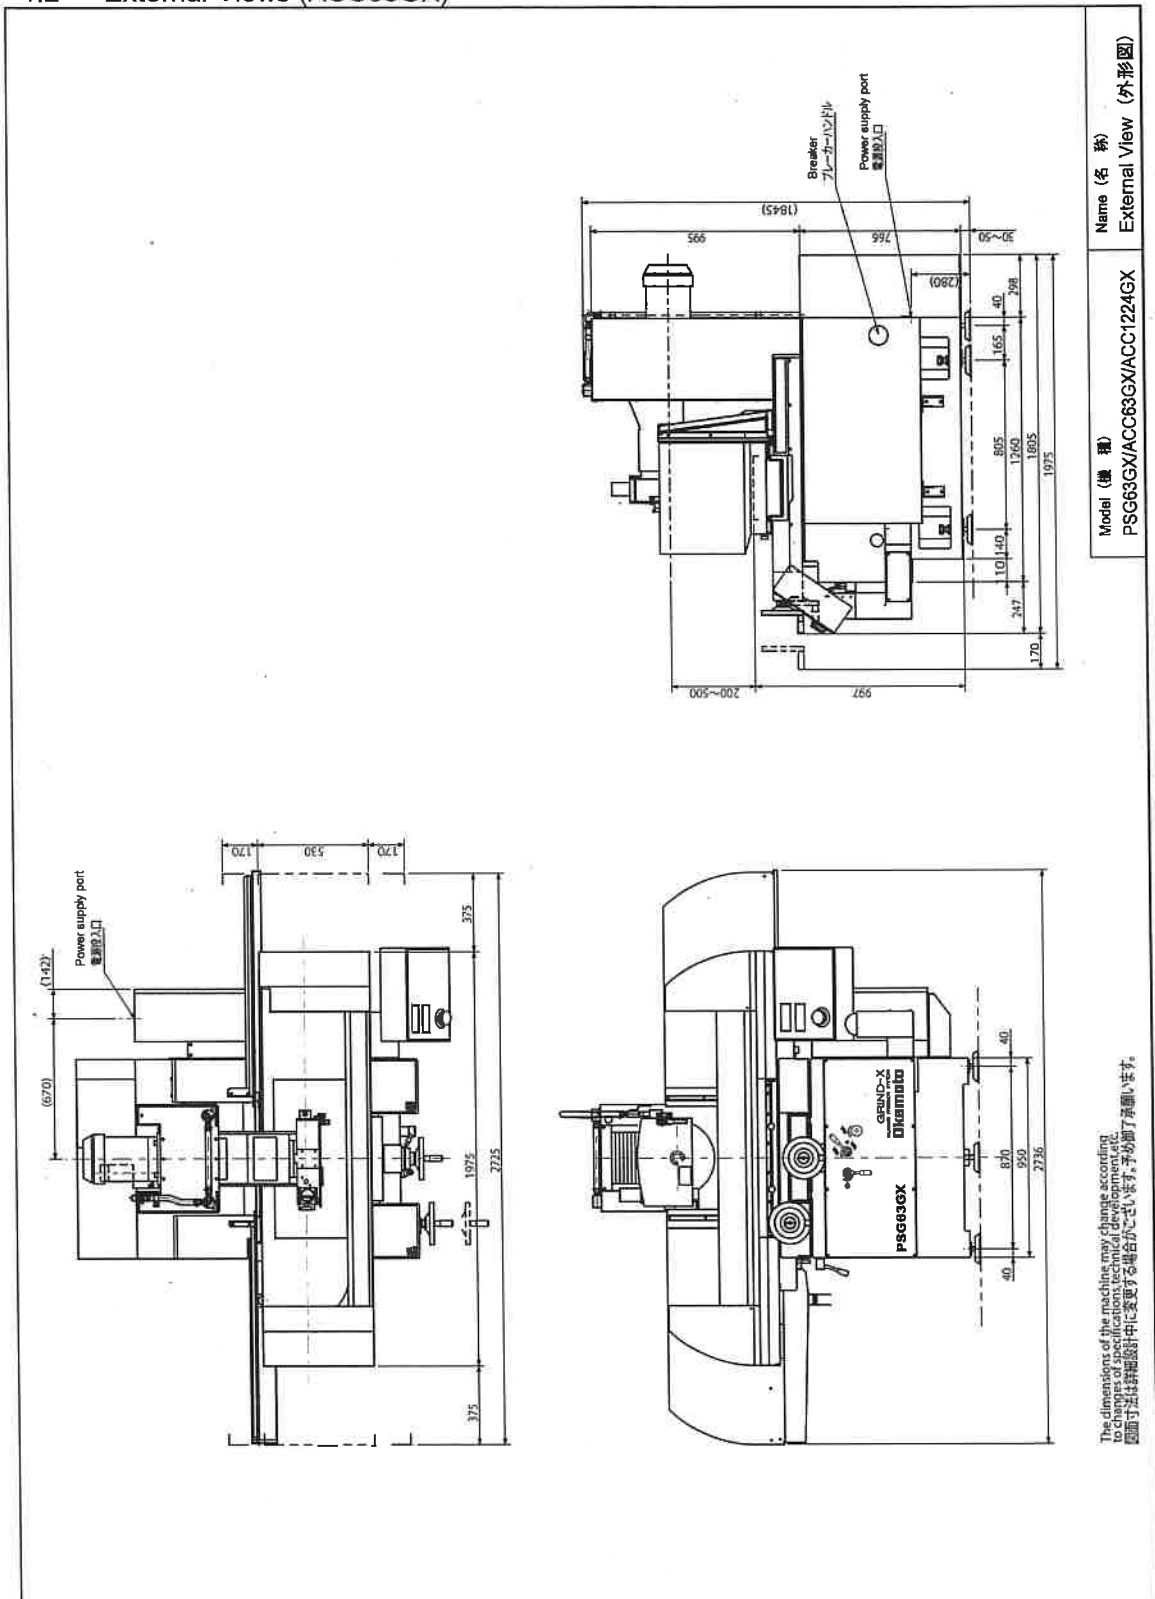

1 External Views

1.1 External Views (ACC52GX)

1.2 External Views (ACC63GX)

1.4 External Views (ACC65GX)

1.5 External Views (ACC84GX)

1.6 External Views (ACC105GX)

Model (機種)	PSG105GX/ACC105GX/ACC2040GX
Name (名称)	External View (外形図)

The dimensions of the machine may change according to changes of specifications, technical development, etc.
 図面可能な詳細設計中に変更する場合があります。予めご了承ください。