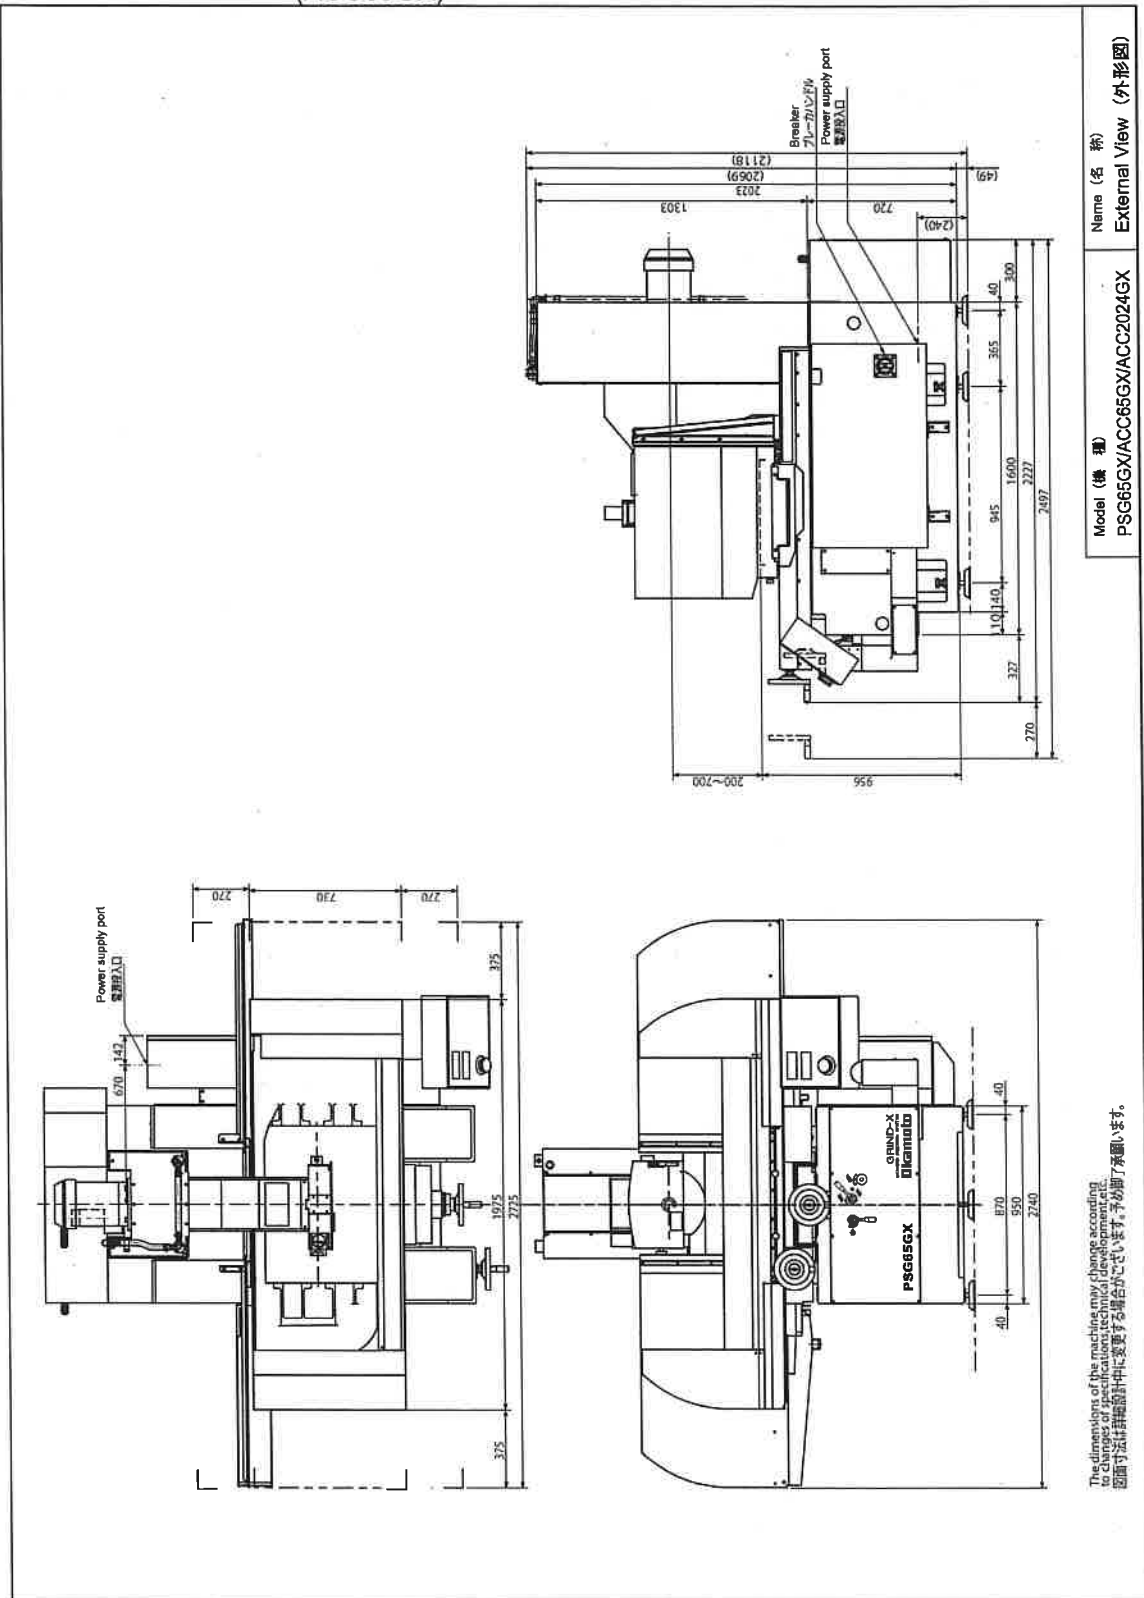

1 External Views

1.1 External Views (ACC52GX)

1.2 External Views (ACC63GX)

1.4 External Views (ACC65GX)

1.5 External Views (ACC84GX)

1.6 External Views (ACC105GX)

Model (機種)	PSG105GX/ACC105GX/ACC2040GX
Name (名称)	External View (外形図)

The dimensions of the machine may change according to changes of specifications, technical development, etc.
 図面可能な詳細設計中に変更する場合があります。予めご了承ください。