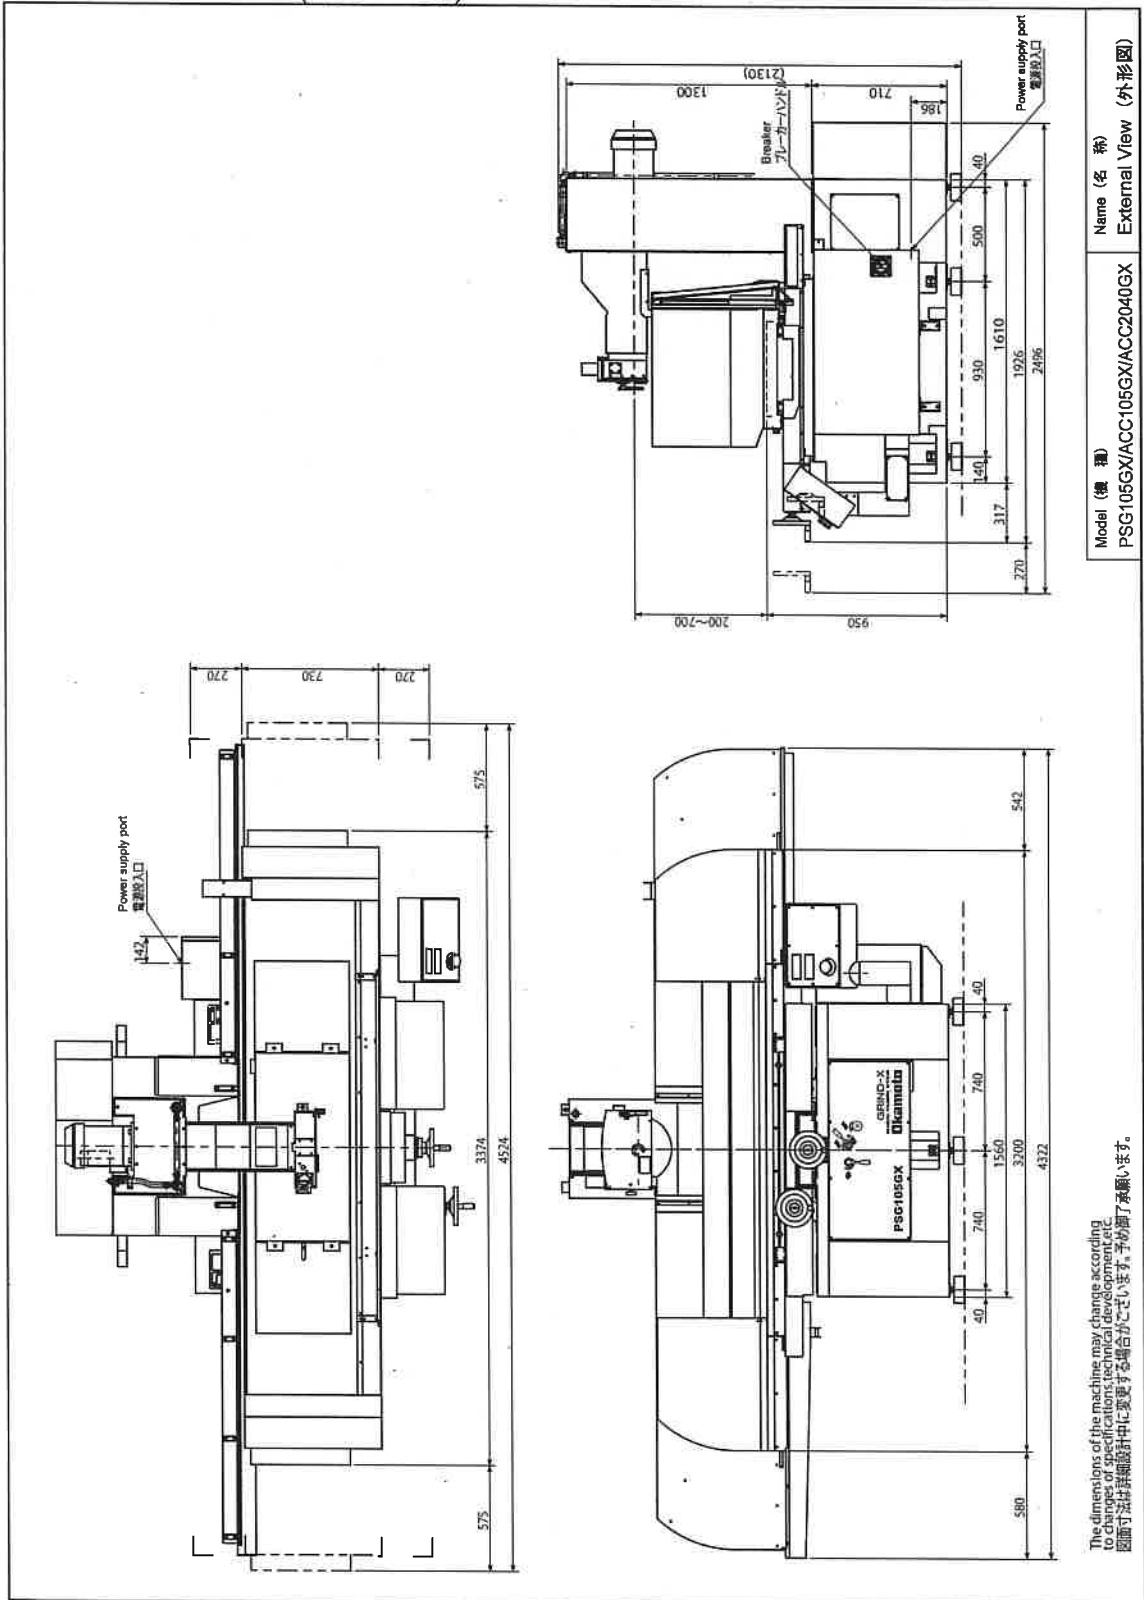

1 External Views

1.1 External Views (ACC52GX)

1.2 External Views (ACC63GX)

1.4 External Views (ACC65GX)

1.5 External Views (ACC84GX)

1.6 External Views (ACC105GX)

Model (機種)	PSG105GX/ACC105GX/ACC2040GX
Name (名称)	External View (外形図)

The dimensions of the machine may change according to changes of specifications, technical development, etc.
 図面可能な詳細設計中に変更する場合があります。予めご了承ください。