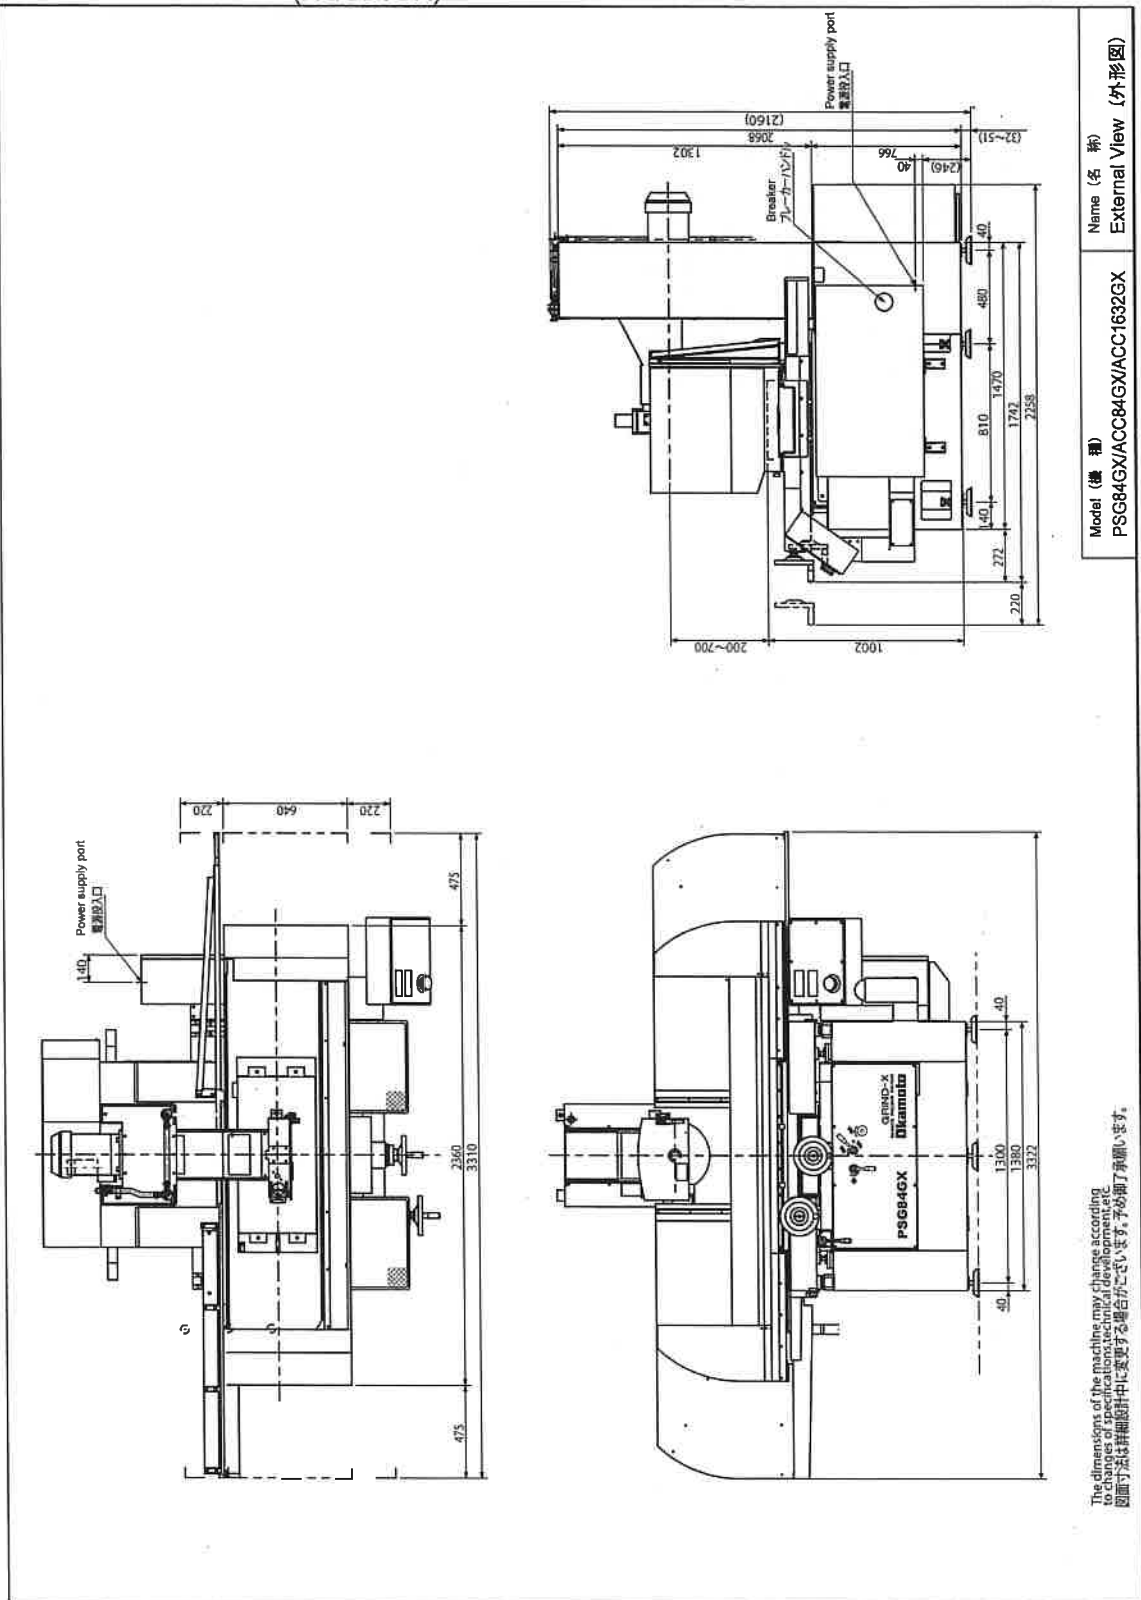

1 External Views

1.1 External Views (ACC52GX)

1.2 External Views (ACC63GX)

1.4 External Views (ACC65GX)

1.5 External Views (ACC84GX)

1.6 External Views (ACC105GX)

Model (機種)	PSG105GX/ACC105GX/ACC2040GX
Name (名称)	External View (外形図)

The dimensions of the machine may change according to changes of specifications, technical development, etc.
 図面可能な詳細設計中に変更する場合があります。予めご了承ください。