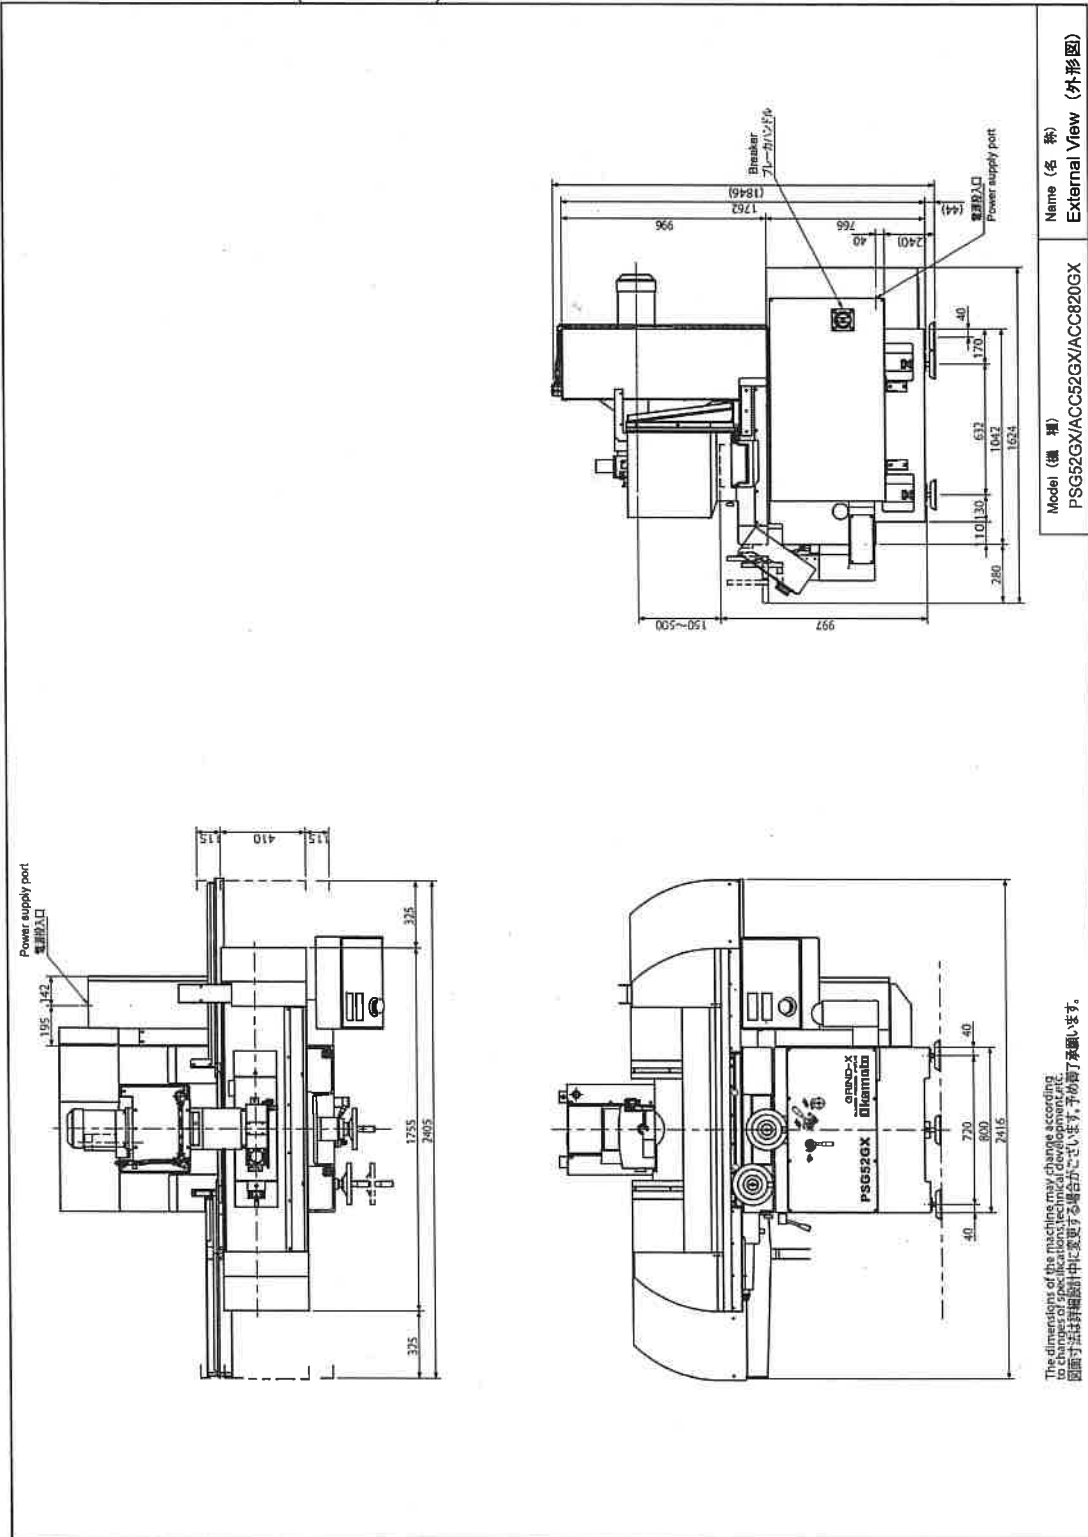

1 External Views

1.1 External Views (ACC52GX)

1.2 External Views (ACC63GX)

1.4 External Views (ACC65GX)

1.5 External Views (ACC84GX)

1.6 External Views (ACC105GX)

Model (機種)	PSG105GX/ACC105GX/ACC2040GX
Name (名称)	External View (外形図)

The dimensions of the machine may change according to changes of specifications, technical development, etc.
 図面可能な詳細設計中に変更する場合があります。予めご了承ください。